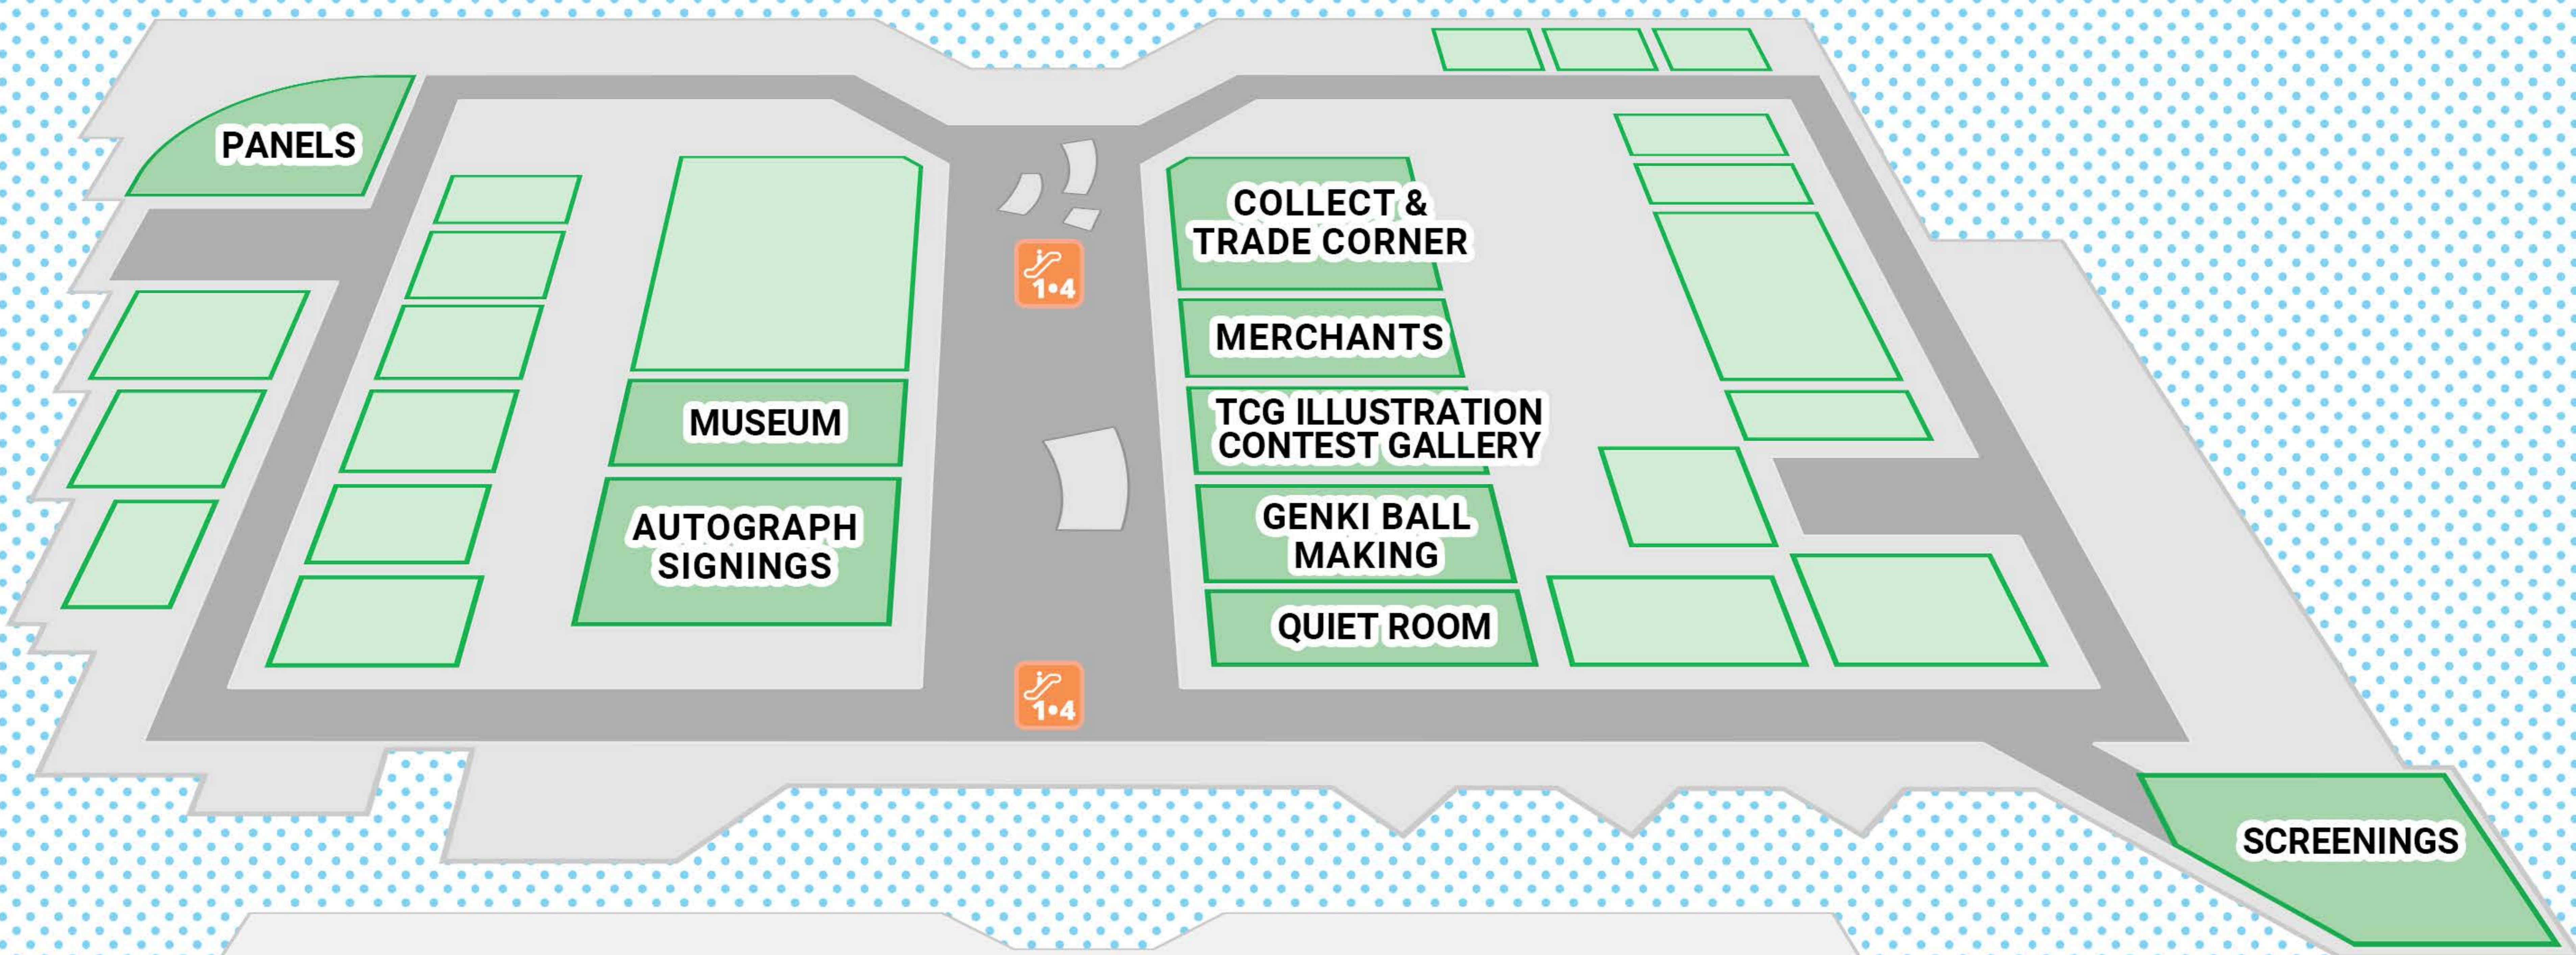

4

Legend

- Deck Checks (TCG)
- Team Checks (VG)
- Trophies
- Prize Wall
- Escalator (3rd & 4th Floor)
- Restroom (Men)
- Restroom (Women)
- Restroom (Universal)

3

1