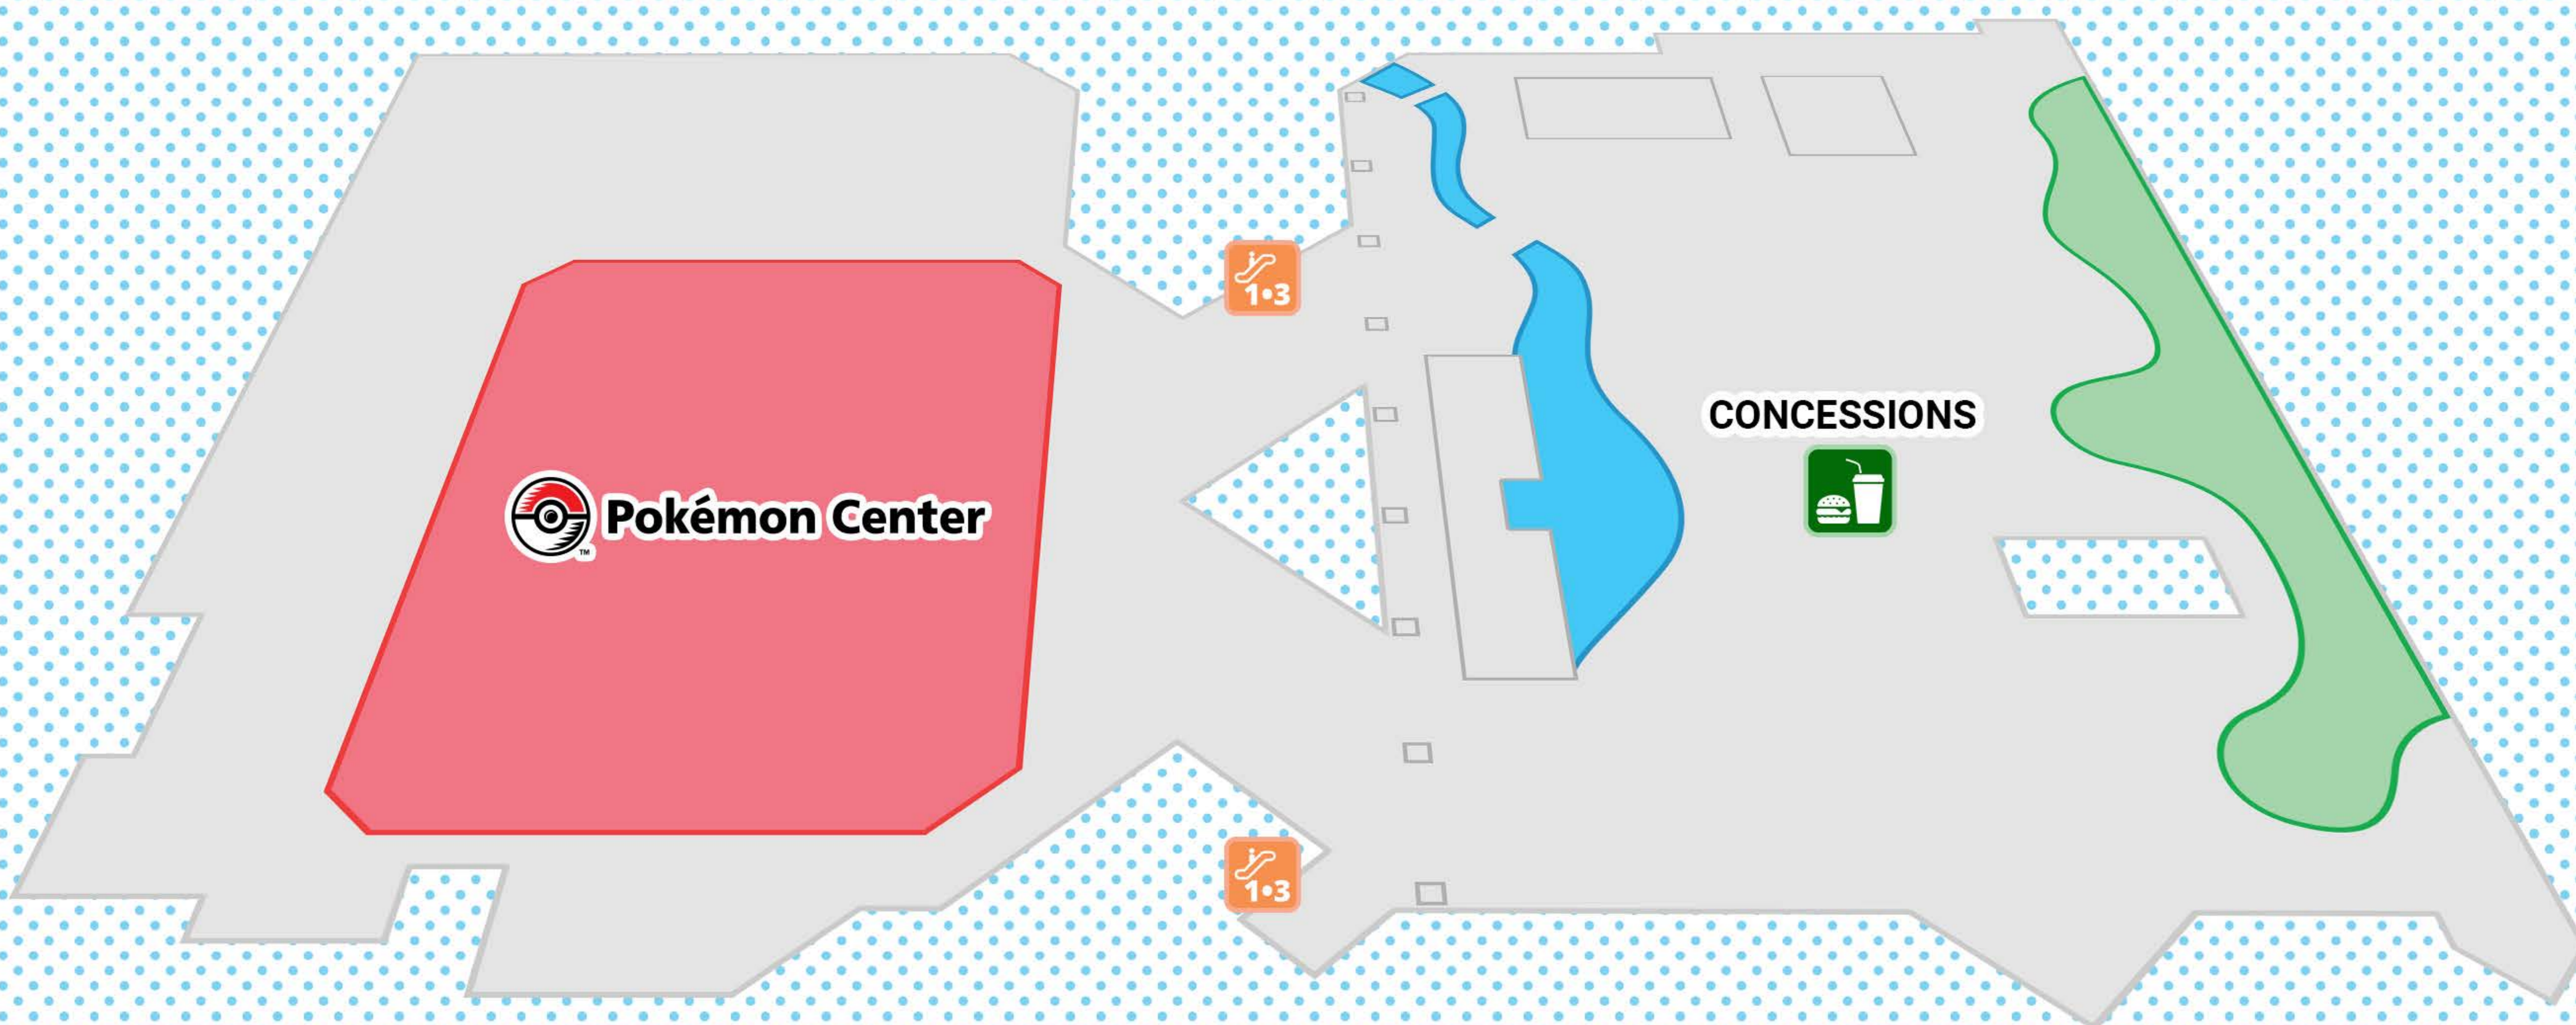

4

Legend

- Deck Checks (TCG)
- Team Checks (VG)
- Trophies
- Prize Wall
- Escalator (3rd & 4th Floor)
- Restroom (Men)
- Restroom (Women)
- Restroom (Universal)

3

1